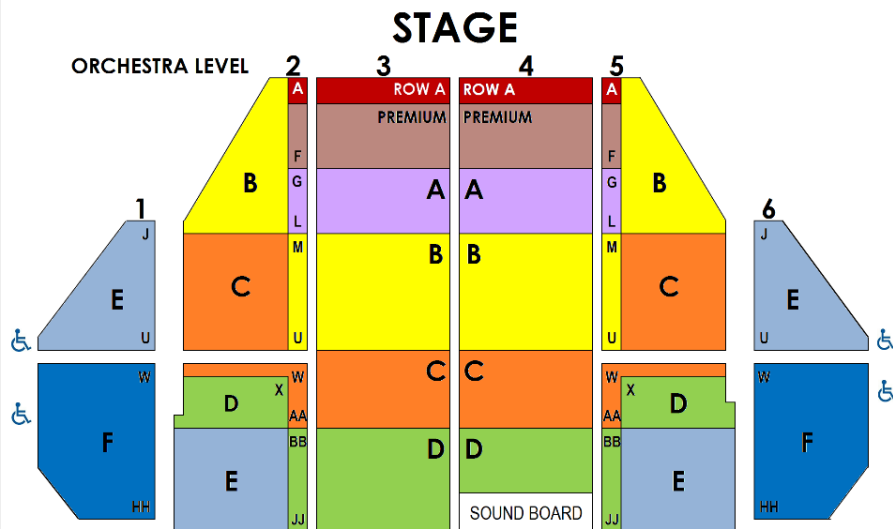

Les Misérables

January 17-22, 2023

**GROUPS
10+**

Listed pricing includes standard tax, handling and print-your-own or mobile ticket delivery. Group rates valid as of 6-1-22 and are subject to change. *Student pricing available for select performances.

Tuesday		Wednesday		Thursday		Friday		Saturday			Sunday		STUDENTS		
1/17	7:30p	1/18	7:30p	1/19	1p	7:30p	1/20	7:30p	1/21	2p	7:30p	1/22		1p	
ROW A	\$123	ROW A	\$123	ROW A	\$108	\$123	ROW A	\$133	ROW A	\$133	\$133	ROW A	\$133	ROW A	Tue Eve Wed Eve Thur Mat Thur Eve Fri Eve
PREM	\$103	PREM	\$103	PREM	\$98	\$103	PREM	\$113	PREM	\$113	\$113	PREM	\$113	PREM	
A	\$93	A	\$93	A	\$88	\$93	A	\$103	A	\$103	\$103	A	\$103	A	
B	\$78	B	\$78	B	\$73	\$78	B	\$93	B	\$93	\$93	B	\$93	B	
C	\$63	C	\$63	C	\$63	\$63	C	\$83	C	\$83	\$83	C	\$83	C	\$48
D	\$53	D	\$53	D	\$50	\$53	D	\$68	D	\$68	\$68	D	\$68	D	\$38
E	\$40	E	\$40	E	\$37	\$40	E	\$52	E	\$52	\$52	E	\$52	E	\$28
F	\$32	F	\$32	F	\$30	\$32	F	\$42	F	\$42	\$42	F	\$42	F	