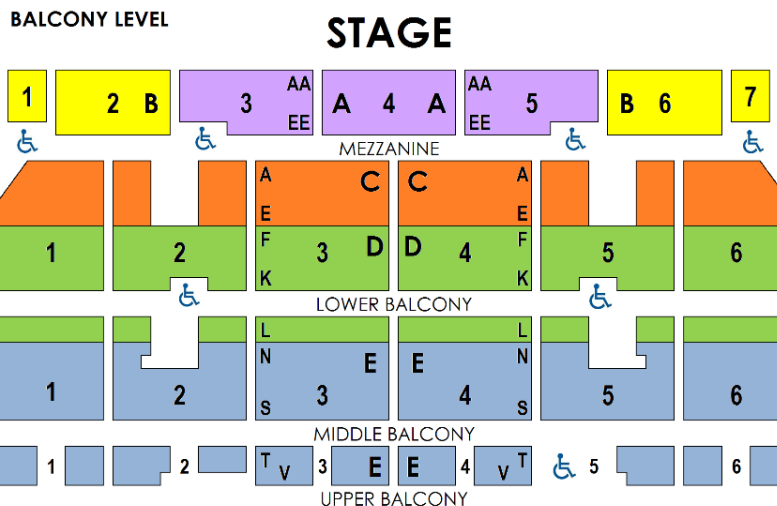

Les Misérables

January 17-22, 2023

**GROUPS
10+**

Listed pricing includes standard tax, handling and print-your-own or mobile ticket delivery. Group rates valid as of 6-1-22 and are subject to change. *Student pricing available for select performances.

Tuesday		Wednesday		Thursday		Friday		Saturday			Sunday		STUDENTS		
1/17	7:30p	1/18	7:30p	1/19	1p	7:30p	1/20	7:30p	1/21	2p	7:30p	1/22		1p	
ROW A	\$123	ROW A	\$123	ROW A	\$108	\$123	ROW A	\$133	ROW A	\$133	\$133	ROW A	\$133	ROW A	Tue Eve Wed Eve Thur Mat Thur Eve Fri Eve
PREM	\$103	PREM	\$103	PREM	\$98	\$103	PREM	\$113	PREM	\$113	\$113	PREM	\$113	PREM	
A	\$93	A	\$93	A	\$88	\$93	A	\$103	A	\$103	\$103	A	\$103	A	
B	\$78	B	\$78	B	\$73	\$78	B	\$93	B	\$93	\$93	B	\$93	B	
C	\$63	C	\$63	C	\$63	\$63	C	\$83	C	\$83	\$83	C	\$83	C	\$48
D	\$53	D	\$53	D	\$50	\$53	D	\$68	D	\$68	\$68	D	\$68	D	\$38
E	\$40	E	\$40	E	\$37	\$40	E	\$52	E	\$52	\$52	E	\$52	E	\$28
F	\$32	F	\$32	F	\$30	\$32	F	\$42	F	\$42	\$42	F	\$42	F	