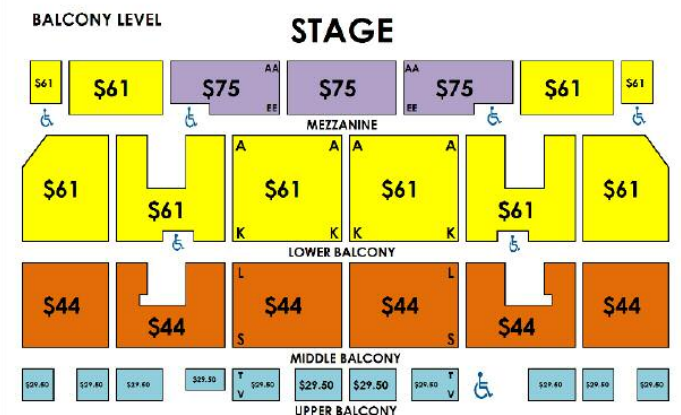

EDUCATIONAL ENCORES

Educational Encores are an interactive experience with the cast for designated shows and dates. Purchase your **Student Group Tickets** and make a reservation in advance to be included in the post-show **Cast Q & A**. Sessions begin approx. 10 minutes after the performance and are 20 minutes in length. *Subject to sufficient group interest, cast availability and capacity limits.

Review Show Information at
FABULOUSFOX.COM/GROUPS
FOX THEATRE GROUP SERVICES
Call now to request seats 314-535-2900