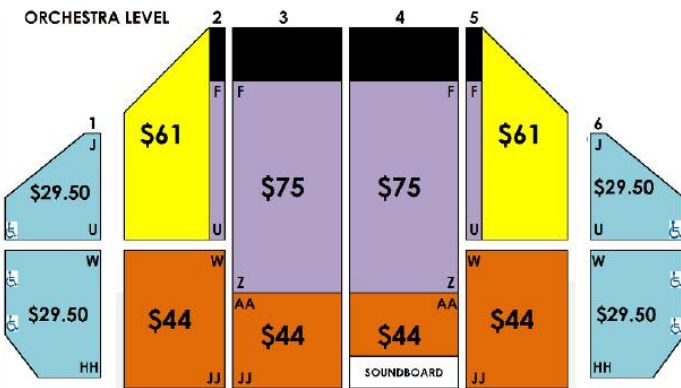

## EDUCATIONAL ENCORES

**Educational Encores** are an interactive experience with the cast for designated shows and dates. Purchase your **Student Group Tickets** and make a reservation in advance to be included in the post-show **Cast Q & A**. Sessions begin approx. 10 minutes after the performance and are 20 minutes in length. \*Subject to sufficient group interest, cast availability and capacity limits.