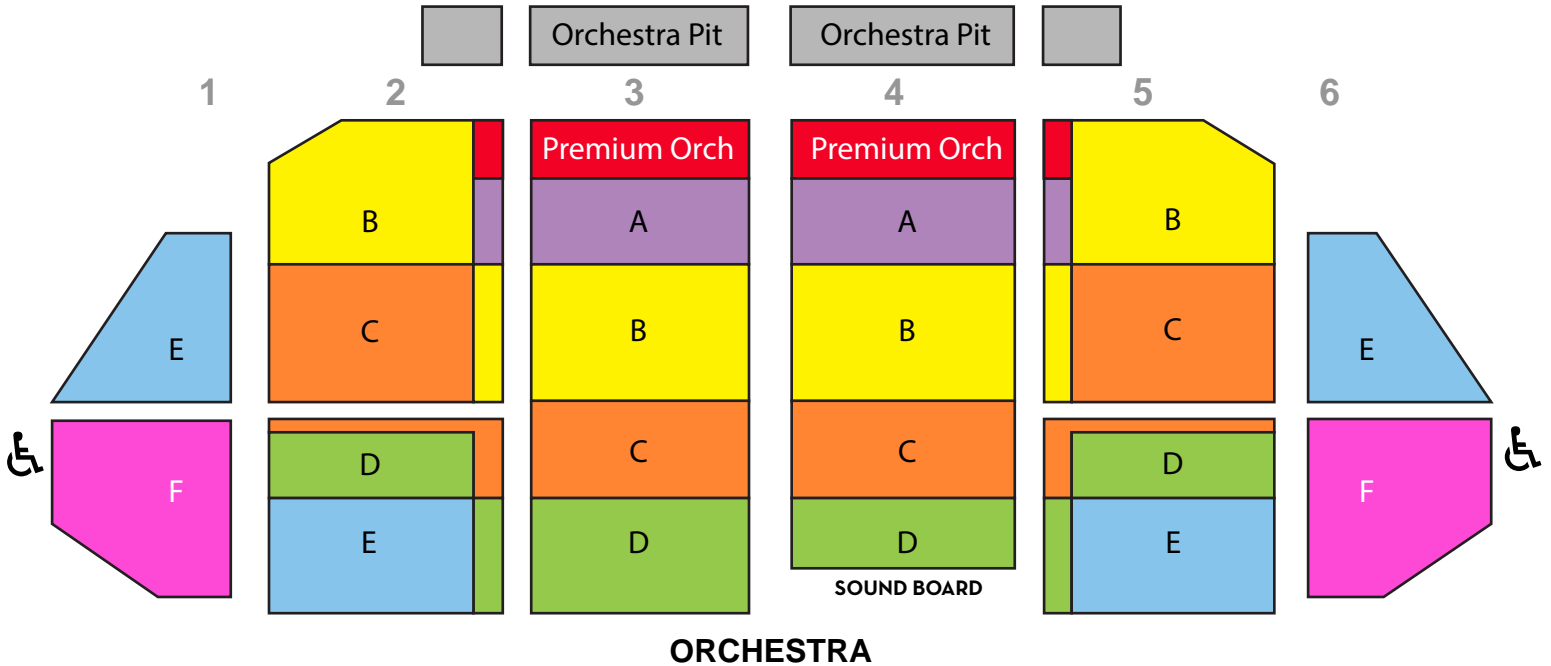

2024-25 Off-Series Shows

Fabulous Fox Theatre, St. Louis

STAGE

For a detailed map of the theatre including row and seat numbers, visit FabulousFox.com/seatingchart