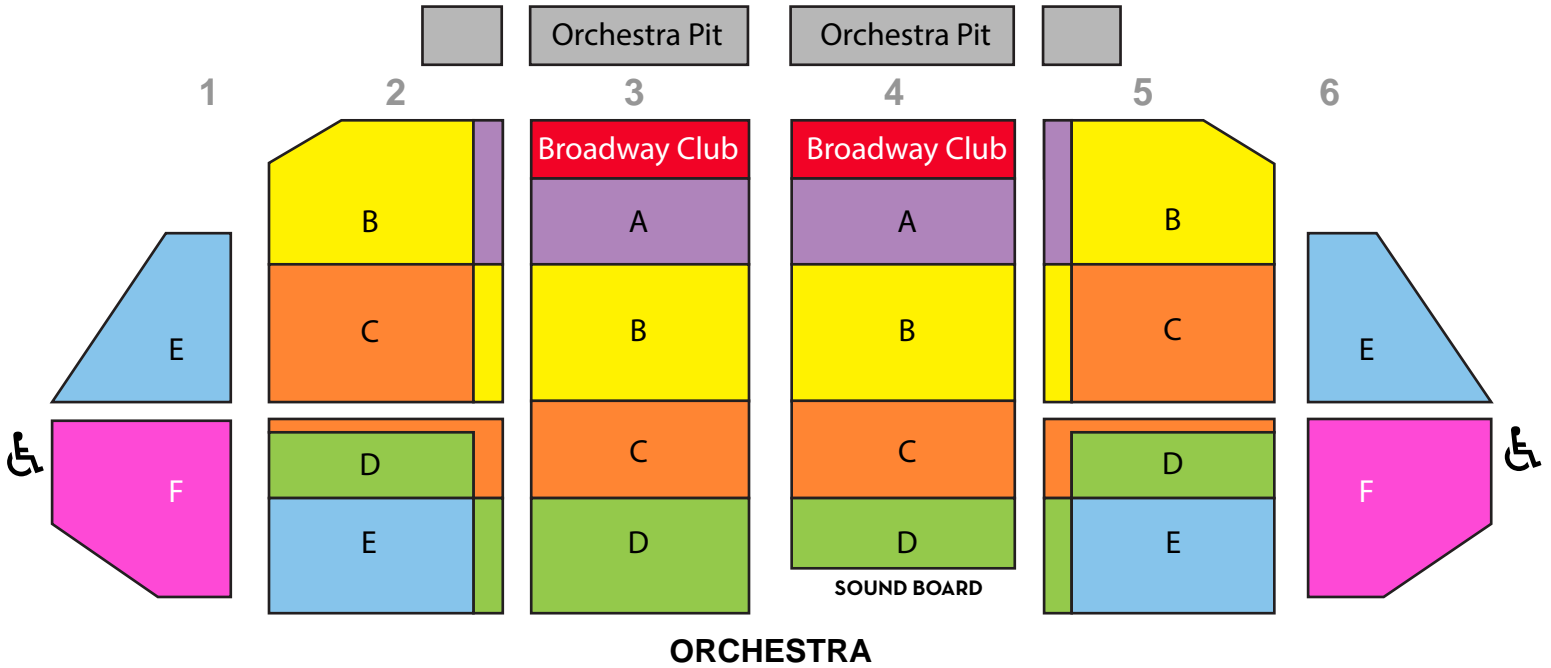

# 2024-25 On-Series Shows

Fabulous Fox Theatre, St. Louis

## STAGE

For a detailed map of the theatre including row and seat numbers, visit [FabulousFox.com/seatingchart](http://FabulousFox.com/seatingchart)