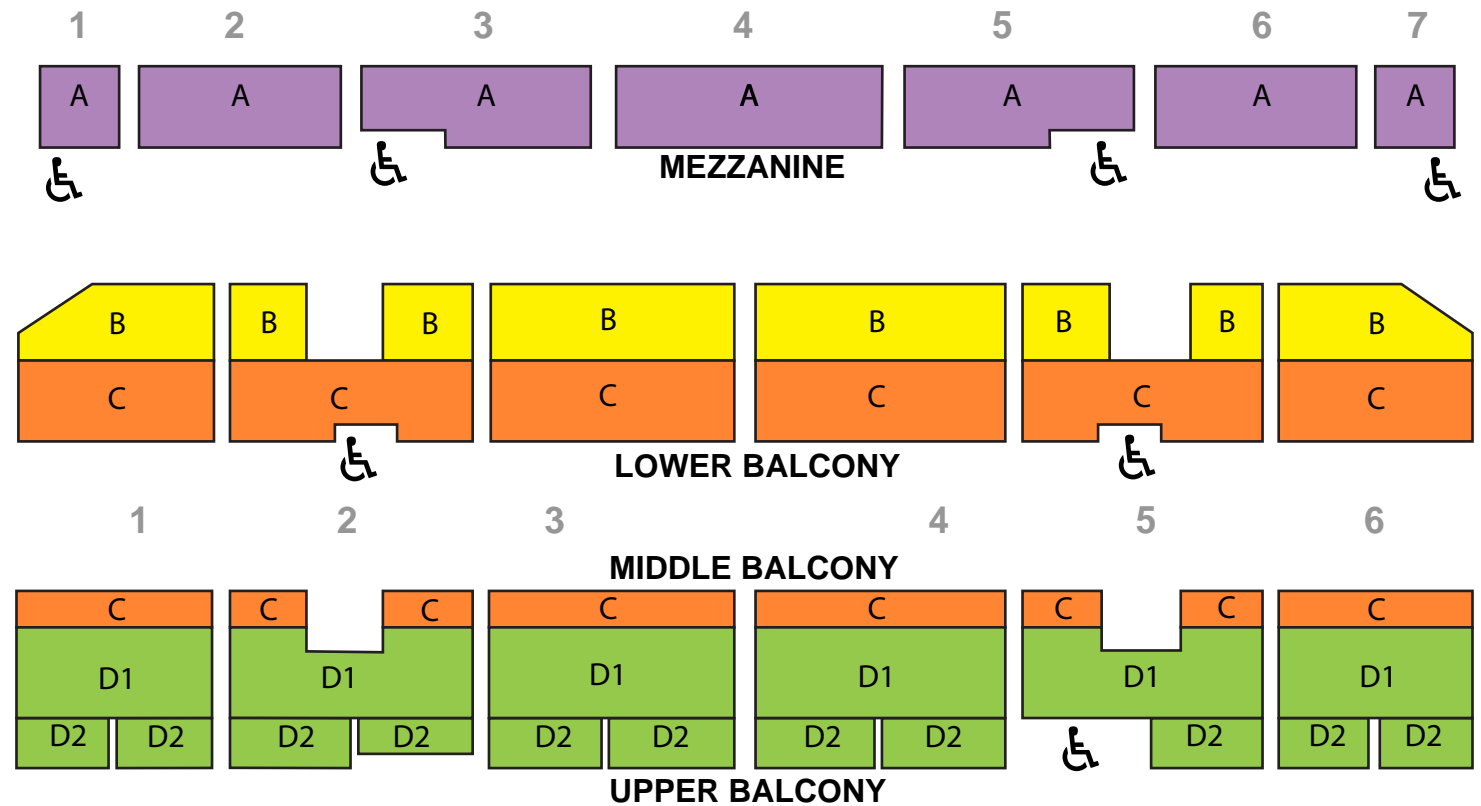

# 2024-25 On-Series Shows

Fabulous Fox Theatre, St. Louis

## STAGE

For a detailed map of the theatre including row and seat numbers, visit [FabulousFox.com/seatingchart](http://FabulousFox.com/seatingchart)