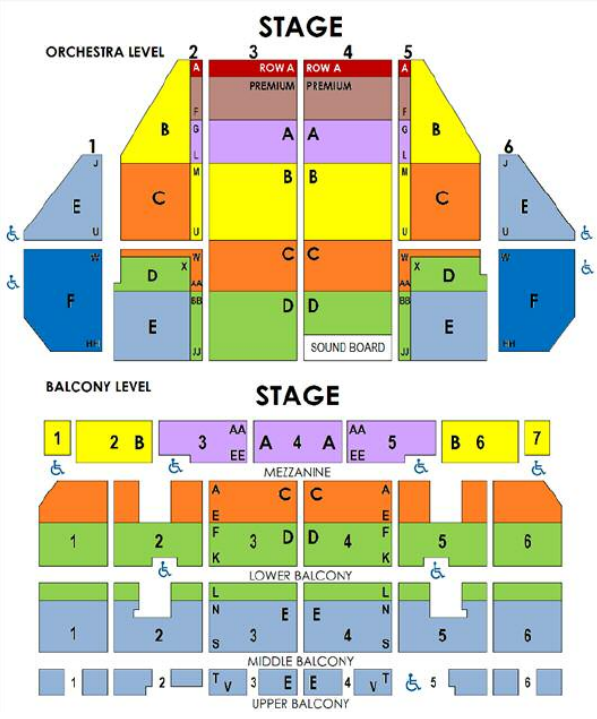

Review Show Information at
FABULOUSFOX.COM/GROUPS
FOX THEATRE GROUP SERVICES
Call now to request seats 314-535-2900