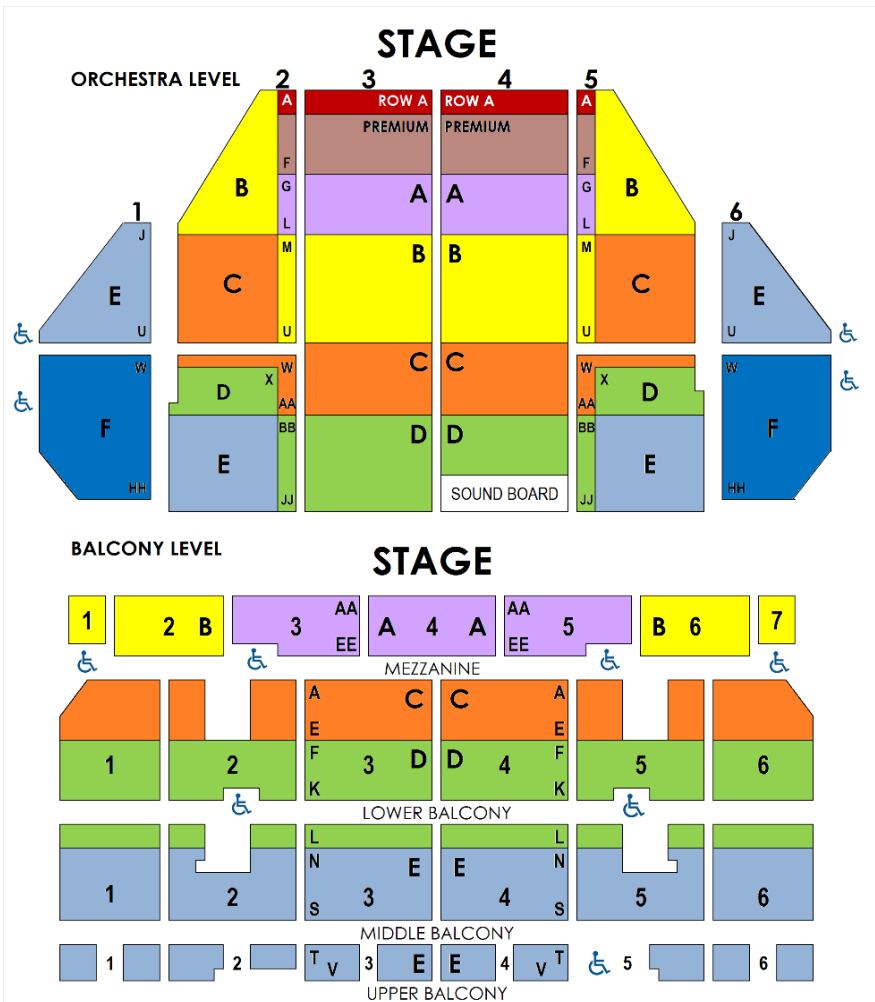

December 11, 2022

**GROUPS
10+**

Listed pricing includes standard tax, handling and print-your-own or mobile ticket delivery. Group rates valid as of 6-1-22 and are subject to change. *Student pricing available for select performances.

		Sunday		STUDENTS	
12/11	1p	5:00p			
PIT	\$83	\$83	PIT		
ROW A	\$83	\$83	ROW A		
PREM	\$78	\$78	PREM		
A	\$73 78	\$73 78	A		
B	\$53 73	\$53 73	B		
C	\$48	\$48	C	\$43	
D	\$38	\$38	D	\$33	
E	\$28	\$28	E	\$23	
F	\$28	\$28	F		