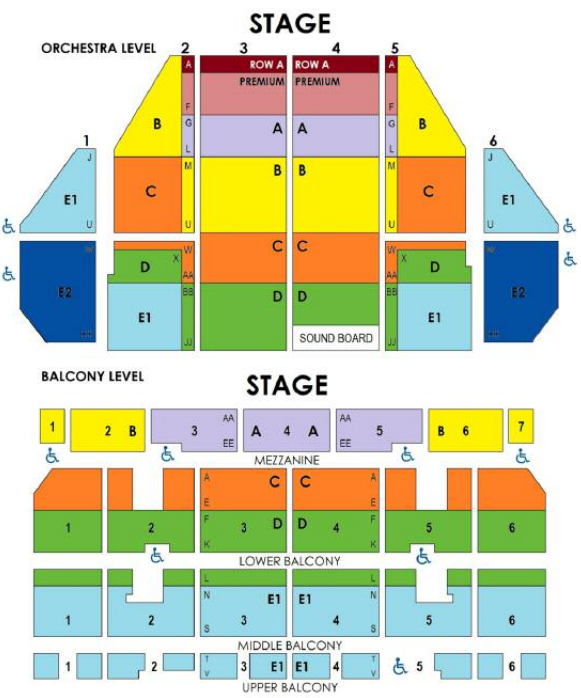

STUDENT GROUPS

A Christmas CAROL

December 14-17, 2017
 NebraskaTheatreCaravan.com

Thursday			Friday			Saturday		Sunday			
14	10am	7:30pm	15	10am	7:30pm	16	2pm & 7:30pm	17	1pm	6pm	
PIT	School only show all seats \$16	\$29.00	PIT	School only show all seats \$16	\$51.00	PIT	\$51.00	PIT	\$51.00	\$51.00	
ROW A		\$29.00	ROW A		\$51.00	ROW A	\$51.00	ROW A	\$51.00	\$51.00	
PREM		\$29.00	PREM		\$51.00	PREM	\$51.00	PREM	\$51.00	\$51.00	
A		\$29.00	A		\$47.00	A	\$47.00	A	\$47.00	\$47.00	
B		\$29.00	B		\$38.70	B	\$42.85	B	\$42.85	\$42.85	\$38.70
C		\$29.00	C		\$22.00	C	\$22.00	C	\$22.00	\$22.00	\$22.00
D		\$29.00	D		\$19.50	D	\$19.50	D	\$19.50	\$19.50	\$19.50
E1		\$29.00	E1		\$17.00	E1	\$17.00	E1	\$17.00	\$17.00	\$17.00
E2	\$29.00	E2	\$17.00	E2	\$17.00	E2	\$17.00	E2	\$17.00	\$17.00	