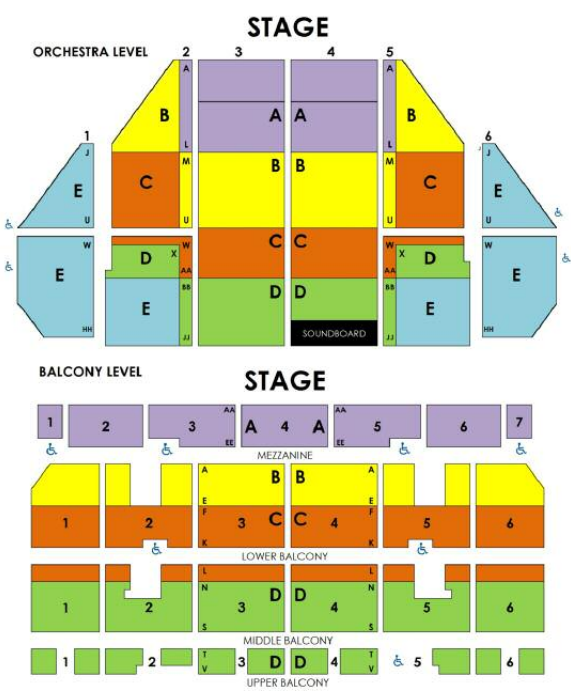

STUDENT GROUPS

Ana Villafra and Original Broadway Company. Photos: Matthew Murphy.

November 7-19, 2017
 OnYourFeetMusical.com

Tuesday		Wednesday		Thursday		Friday		Saturday		Sunday		
7	7:30pm	8	7:30pm	9	7:30pm	10	7:30pm	11	2pm & 7:30pm	12	1pm 6:30pm	
A	\$87.00	A	\$87.00	A	\$87.00	A	\$92.00	A	\$92.00	A	\$92.00	\$87.00
B	\$67.05	B	\$67.05	B	\$70.70	B	\$84.00	B	\$84.00	B	\$84.00	\$70.70
C	\$47	C	\$47	C	\$47	C	\$47	C	\$72.00	C	\$72.00	\$47
D	\$27/\$37	D	\$27/\$37	D	\$27/\$37	D	\$27/\$37	D	\$58.00	D	\$58.00	\$27/\$37
E	\$31.00	E	\$31.00	E	\$31.00	E	\$34.00	E	\$34.00	E	\$34.00	\$31.00
14	7:30pm	15	7:30pm	16	1pm 7:30pm	17	7:30pm	18	2pm & 7:30pm	19	1pm	
A	\$87.00	A	\$87.00	A	\$76.00	\$87.00	A	\$92.00	A	\$92.00	A	\$92.00
B	\$67.05	B	\$67.05	B	\$56.85	\$70.70	B	\$84.00	B	\$84.00	B	\$84.00
C	\$47	C	\$47	C	\$47	\$47	C	\$72.00	C	\$72.00	C	\$72.00
D	\$27/\$37	D	\$27/\$37	D	\$27/\$37	\$27/\$37	D	\$58.00	D	\$58.00	D	\$58.00
E	\$31.00	E	\$31.00	E	\$31.00	\$31.00	E	\$34.00	E	\$34.00	E	\$34.00

EDUCATIONAL ENCORES

Educational Encores are an interactive experience with the cast for designated shows and dates. Purchase your **Student Group Tickets** and make a reservation in advance to be included in the post-show **Cast Q & A**. Sessions begin approx. 10 minutes after the performance and are 20 minutes in length.