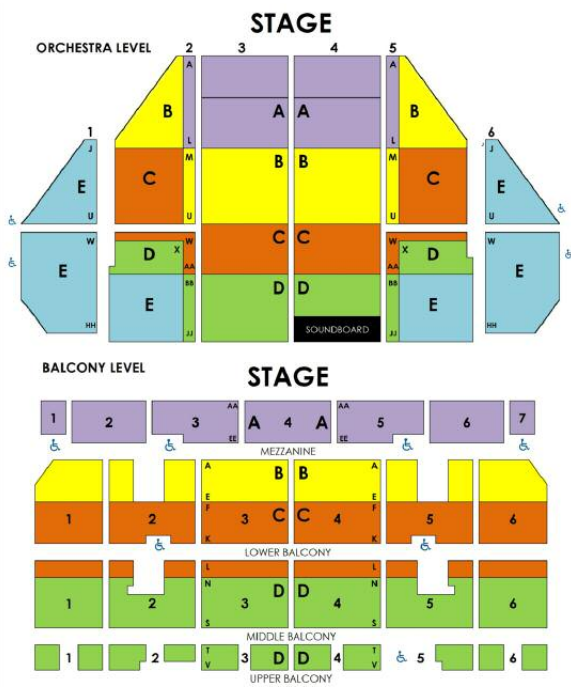

# SCHOOL of ROCK

THE MUSICAL

January 16-28, 2018

[SchoolOfRockTheMusical.com](http://SchoolOfRockTheMusical.com)

Tuesday		Wednesday		Thursday		Friday		Saturday		Sunday	
16	7:30pm	17	7:30pm	18	7:30pm	19	7:30pm	20	2pm & 7:30pm	21	1pm 6:30pm
A	\$87.00	A	\$87.00	A	\$87.00	A	\$92.00	A	\$92.00	A	\$92.00 \$87.00
B	\$67.05	B	\$67.05	B	\$70.70	B	\$84.00	B	\$84.00	B	\$84.00 \$70.70
C	\$47	C	\$47	C	\$47	C	\$47	C	\$72.00	C	\$72.00 \$47
D	\$27/\$37	D	\$27/\$37	D	\$27/\$37	D	\$27/\$37	D	\$58.00	D	\$58.00 \$27/\$37
E	\$31.00	E	\$31.00	E	\$31.00	E	\$34.00	E	\$34.00	E	\$34.00 \$31.00
23		24		25		26		27		28	
7:30pm		7:30pm		1pm 7:30pm		7:30pm		2pm & 7:30pm		1pm	
A	\$87.00	A	\$87.00	A	\$76.00 \$87.00	A	\$92.00	A	\$92.00	A	\$92.00
B	\$67.05	B	\$67.05	B	\$56.85 \$70.70	B	\$84.00	B	\$84.00	B	\$84.00
C	\$47	C	\$47	C	\$47 \$47	C	\$72.00	C	\$72.00	C	\$72.00
D	\$27/\$37	D	\$27/\$37	D	\$27/\$37 \$27/\$37	D	\$58.00	D	\$58.00	D	\$58.00
E	\$31.00	E	\$31.00	E	\$31.00 \$31.00	E	\$34.00	E	\$34.00	E	\$34.00