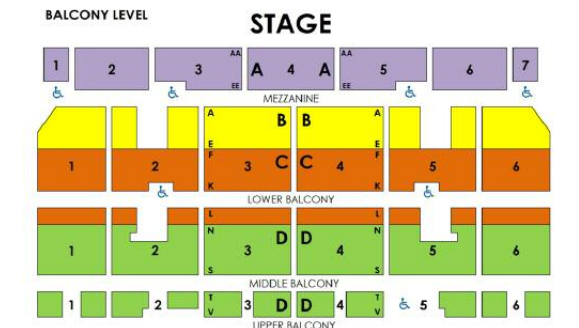

LOS ANGELES TIMES

Jose Llana and Laura Michelle Kelly in Rodgers & Hammerstein's The King and I. Photo by Matthew Murphy.

**Nov. 28 - Dec. 10,
 2017**

TheKingAndITour.com

Tuesday		Wednesday		Thursday		Friday		Saturday		Sunday	
28	7:30pm	29	7:30pm	30	7:30pm	1	7:30pm	2	2pm & 7:30pm	3	1pm 6:30pm
A	\$87.00	A	\$87.00	A	\$87.00	A	\$94.00	A	\$94.00	A	\$94.00 \$87.00
B	\$67.05	B	\$67.05	B	\$70.70	B	\$84.00	B	\$84.00	B	\$84.00 \$70.70
C	\$47	C	\$47	C	\$47	C	\$47	C	\$72.00	C	\$72.00 \$47
D	\$27/\$37	D	\$27/\$37	D	\$27/\$37	D	\$27/\$37	D	\$58.00	D	\$58.00 \$27/\$37
E	\$31.00	E	\$31.00	E	\$31.00	E	\$34.00	E	\$34.00	E	\$34.00 \$31.00
5	7:30pm	6	7:30pm	7	1pm 7:30pm	8	7:30pm	9	2pm & 7:30pm	10	1pm
A	\$87.00	A	\$87.00	A	\$76.00 \$87.00	A	\$94.00	A	\$94.00	A	\$94.00
B	\$67.05	B	\$67.05	B	\$59.90 \$70.70	B	\$84.00	B	\$84.00	B	\$84.00
C	\$47	C	\$47	C	\$47 \$47	C	\$72.00	C	\$72.00	C	\$72.00
D	\$27/\$37	D	\$27/\$37	D	\$27/\$37 \$27/\$37	D	\$58.00	D	\$58.00	D	\$58.00
E	\$31.00	E	\$31.00	E	\$31.00 \$31.00	E	\$34.00	E	\$34.00	E	\$34.00