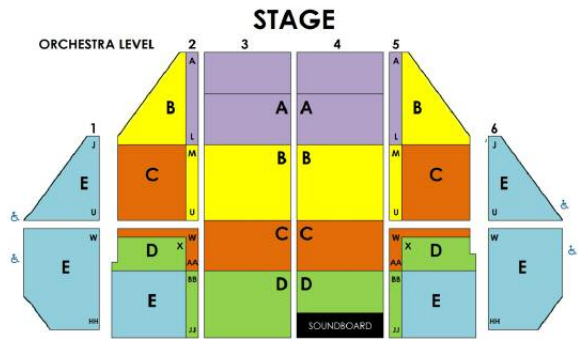

LOS ANGELES TIMES

Jose Llana and Laura Michelle Kelly in Rodgers & Hammerstein's The King and I. Photo by Matthew Murphy.

**Nov. 28 - Dec. 10,
 2017**

TheKingAndITour.com

Tuesday		Wednesday		Thursday		Friday		Saturday		Sunday	
28	7:30pm	29	7:30pm	30	7:30pm	1	7:30pm	2	2pm & 7:30pm	3	1pm 6:30pm
A	\$87.00	A	\$87.00	A	\$87.00	A	\$94.00	A	\$94.00	A	\$94.00 \$87.00
B	\$67.05	B	\$67.05	B	\$70.70	B	\$84.00	B	\$84.00	B	\$84.00 \$70.70
C	\$47	C	\$47	C	\$47	C	\$47	C	\$72.00	C	\$72.00 \$47
D	\$27/\$37	D	\$27/\$37	D	\$27/\$37	D	\$27/\$37	D	\$58.00	D	\$58.00 \$27/\$37
E	\$31.00	E	\$31.00	E	\$31.00	E	\$34.00	E	\$34.00	E	\$34.00 \$31.00
5	7:30pm	6	7:30pm	7	1pm 7:30pm	8	7:30pm	9	2pm & 7:30pm	10	1pm
A	\$87.00	A	\$87.00	A	\$76.00 \$87.00	A	\$94.00	A	\$94.00	A	\$94.00
B	\$67.05	B	\$67.05	B	\$59.90 \$70.70	B	\$84.00	B	\$84.00	B	\$84.00
C	\$47	C	\$47	C	\$47 \$47	C	\$72.00	C	\$72.00	C	\$72.00
D	\$27/\$37	D	\$27/\$37	D	\$27/\$37 \$27/\$37	D	\$58.00	D	\$58.00	D	\$58.00
E	\$31.00	E	\$31.00	E	\$31.00 \$31.00	E	\$34.00	E	\$34.00	E	\$34.00