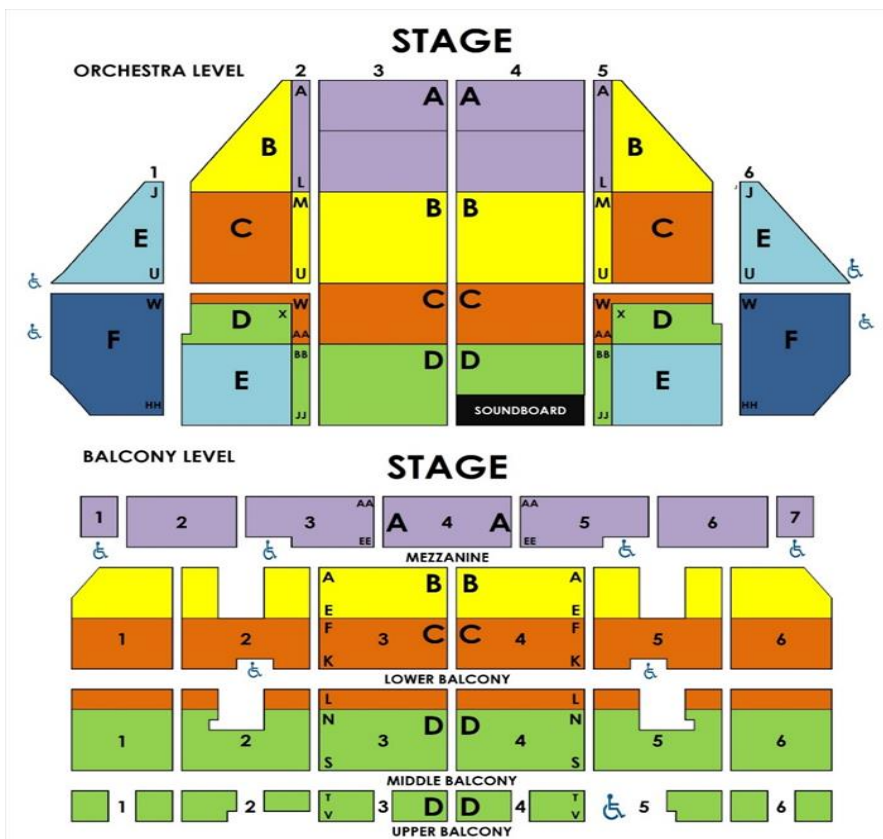

THE COMEDY MUSICAL Tootsie

March 21 - April 2, 2023

**GROUPS
10+**

Listed pricing includes standard tax, handling and print-your-own or mobile ticket delivery. Group rates valid as of 6-1-22 and are subject to change. *Student pricing available for select performances.

Tuesday		Wednesday		Thursday		Friday		Saturday			Sunday		STUDENTS*	
3/21	7:30p*	3/22	7:30p*	3/23	7:30p*	3/24	7:30p*	3/25	2p	7:30p	3/26	1p		6:30p
A	\$90	A	\$90	A	\$90	A	\$95	A	\$95	\$95	A	\$95	\$90	
B	\$65	B	\$65	B	\$75	B	\$82	B	\$77	\$82	B	\$77	\$75	
C	\$53	C	\$53	C	\$53	C	\$68	C	\$63	\$68	C	\$63	\$53	\$48
D	\$40	D	\$40	D	\$40	D	\$55	D	\$50	\$55	D	\$50	\$40	\$38
E	\$37	E	\$37	E	\$37	E	\$47	E	\$47	\$47	E	\$47	\$37	\$28
F	\$32	F	\$32	F	\$32	F	\$37	F	\$37	\$37	F	\$37	\$32	
3/28	7:30p*	3/29	7:30p*	3/30	1p*	7:30p*	3/31	7:30p	4/1	2p	7:30	4/2	1p	STUDENTS*
A	\$90	A	\$90	A	\$75	\$90	A	\$95	A	\$95	\$95	A	\$95	
B	\$65	B	\$65	B	\$61	\$75	B	\$82	B	\$77	\$82	B	\$77	
C	\$53	C	\$53	C	\$50	\$53	C	\$68	C	\$63	\$68	C	\$63	\$48
D	\$40	D	\$40	D	\$40	\$40	D	\$55	D	\$50	\$55	D	\$50	\$38
E	\$37	E	\$37	E	\$35	\$37	E	\$47	E	\$47	\$47	E	\$47	\$28
F	\$32	F	\$32	F	\$28	\$32	F	\$37	F	\$37	\$37	F	\$37	

CALL NOW TO BOOK YOUR GROUP EXPERIENCE

Groups @ The Fabulous Fox

(314) 535-2900 | Mon-Fri 10am to 5pm