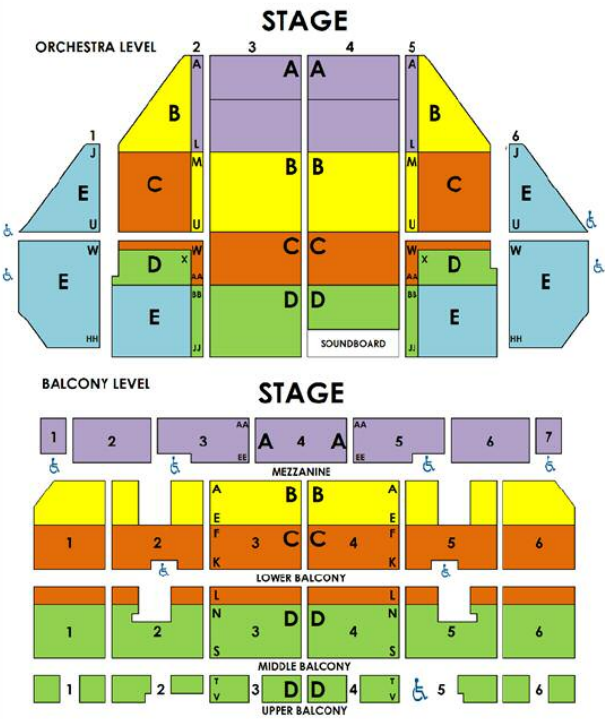

STUDENT GROUPS

WAITRESS

MUSIC BY 6-TIME GRAMMY® NOMINEE SARA BAREILLES

March 26 - April 7, 2019

WaitressTheMusical.com

Tuesday		Wednesday		Thursday		Friday		Saturday		Sunday	
26	7:30pm	27	7:30pm	28	7:30pm	29	7:30pm	30	2pm & 7:30pm	31	1pm 6:30pm
PIT	\$97.00	PIT	\$97.00	PIT	\$97.00	PIT	\$101.00	PIT	\$101.00	PIT	\$101.00
A	\$87.00	A	\$87.00	A	\$87.00	A	\$91.00	A	\$91.00	A	\$91.00
B	\$47.00	B	\$47.00	B	\$47.00	B	\$47.00	B	\$78.00	B	\$78.00
C	\$37.00	C	\$37.00	C	\$37.00	C	\$37.00	C	\$66.00	C	\$66.00
D	\$27.00	D	\$27.00	D	\$27.00	D	\$27.00	D	\$54.00	D	\$54.00
E	\$31.00	E	\$31.00	E	\$31.00	E	\$32.00	E	\$32.00	E	\$32.00
2	7:30pm	3	7:30pm	4	1pm 7:30pm	5	7:30pm	6	2pm & 7:30pm	7	1pm
PIT	\$97.00	PIT	\$97.00	PIT	\$82.00 \$97.00	PIT	\$101.00	PIT	\$101.00	PIT	\$101.00
A	\$87.00	A	\$87.00	A	\$72.00 \$87.00	A	\$91.00	A	\$91.00	A	\$91.00
B	\$47.00	B	\$47.00	B	\$47.00 \$47.00	B	\$78.00	B	\$78.00	B	\$78.00
C	\$37.00	C	\$37.00	C	\$37.00 \$37.00	C	\$66.00	C	\$66.00	C	\$66.00
D	\$27.00	D	\$27.00	D	\$27.00 \$27.00	D	\$54.00	D	\$54.00	D	\$54.00
E	\$31.00	E	\$31.00	E	\$26.00 \$31.00	E	\$32.00	E	\$32.00	E	\$32.00

Prices include tax, handling, and print-your-own delivery. Add \$1/ticket for mail or will call. Contains strong language and adult themes, sexual situations.

CAST Q & A March 29

EDUCATIONAL ENCORES

Educational Encores are an interactive experience with the cast for designated shows and dates. Purchase your **Student Group Tickets** and make a reservation in advance to be included in the post-show **Cast Q & A**. Sessions begin approx. 10 minutes after the performance and are 20 minutes in length. *Subject to sufficient group interest, cast availability and capacity limits.