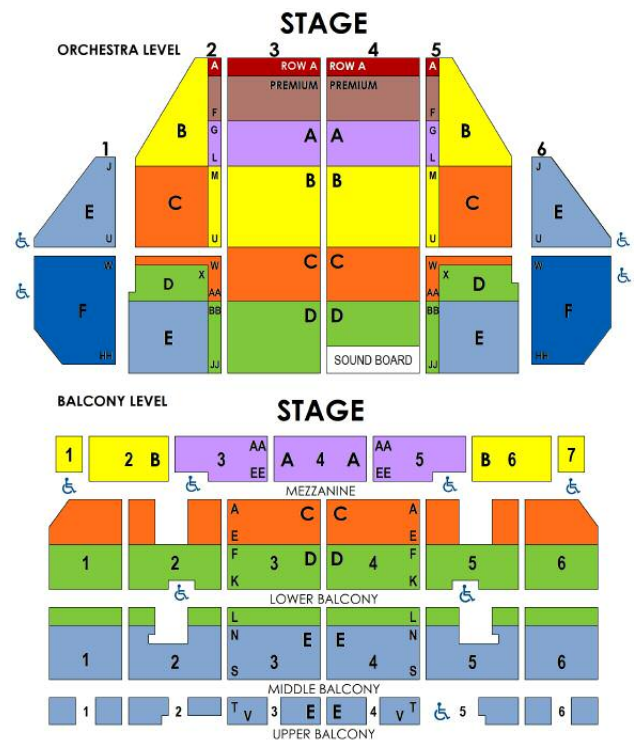

Review additional show information
at FabulousFox.com/Groups

Tuesday		Wednesday		Thursday*		Friday		Saturday		Sunday	
12/3	12/4	7:30pm	12/5	1pm* & 7:30pm	12/6	7:30pm	12/7	2pm & 7:30pm	12/8	1pm	6:30pm
No Show	Row A	\$184	Row A	\$184	Row A	\$204	Row A	\$204	Row A	\$204	\$204
	Prem	\$154	Prem	\$154	Prem	\$164	Prem	\$164	Prem	\$164	\$164
	A	\$114/\$104	A	\$114/\$104	A	\$114	A	\$114	A	\$114	\$114
	B	\$94.45/\$94	B	\$94.45/\$94	B	\$104	B	\$104	B	\$104	\$94.45
	C	\$58.45	C	\$58.45/\$35*	C	\$94	C	\$94	C	\$94	\$85.45
	D	\$58.45	D	\$58.45/\$35*	D	\$84	D	\$84	D	\$84	\$76.45
	E	\$58.45	E	\$58.45/\$35*	E	\$64	E	\$64	E	\$64	\$58.45
F	\$54	F	\$54	F	\$54	F	\$54	F	\$54	\$54	

Tuesday		Wednesday		Thursday		Friday		Saturday		Sunday		
12/10	7:30pm	12/11	7:30pm	12/12	7:30pm	12/13	7:30pm	12/14	2pm & 7:30pm	12/15	1pm	6:30pm
Row A	\$204	Row A	\$204	Row A	\$204	Row A	\$204	Row A	\$204	Row A	\$204	\$204
Prem	\$154	Prem	\$154	Prem	\$154	Prem	\$164	Prem	\$164	Prem	\$164	\$164
A	\$114	A	\$114	A	\$114	A	\$114	A	\$114	A	\$114	\$114
B	\$85.45	B	\$85.45	B	\$85.45	B	\$104	B	\$104	B	\$104	\$94.45
C	\$76.45	C	\$76.45	C	\$76.45	C	\$94	C	\$94	C	\$94	\$85.45
D	\$67.45	D	\$67.45	D	\$67.45	D	\$84	D	\$84	D	\$84	\$76.45
E	\$58.45	E	\$58.45	E	\$58.45	E	\$64	E	\$64	E	\$64	\$58.45
F	\$54	F	\$54	F	\$54	F	\$54	F	\$54	F	\$54	\$54

Tuesday		Wednesday		Thursday		Friday		Saturday		Sunday		
12/17	7:30pm	12/18	7:30pm	12/19	7:30pm	12/20	7:30pm	12/21	2pm & 7:30pm	12/22	1pm	6:30pm
Row A	\$204	Row A	\$204	Row A	\$204	Row A	\$204	Row A	\$204	Row A	\$204	\$204
Prem	\$154	Prem	\$154	Prem	\$154	Prem	\$184	Prem	\$184	Prem	\$184	\$184
A	\$114	A	\$114	A	\$114	A	\$124	A	\$124	A	\$124	\$124
B	\$85.45	B	\$85.45	B	\$85.45	B	\$104	B	\$104	B	\$104	\$94.45
C	\$76.45	C	\$76.45	C	\$76.45	C	\$94	C	\$94	C	\$94	\$85.45
D	\$67.45	D	\$67.45	D	\$67.45	D	\$84	D	\$84	D	\$84	\$76.45
E	\$58.45	E	\$58.45	E	\$58.45	E	\$64	E	\$64	E	\$64	\$58.45
F	\$54	F	\$54	F	\$54	F	\$54	F	\$54	F	\$54	\$54